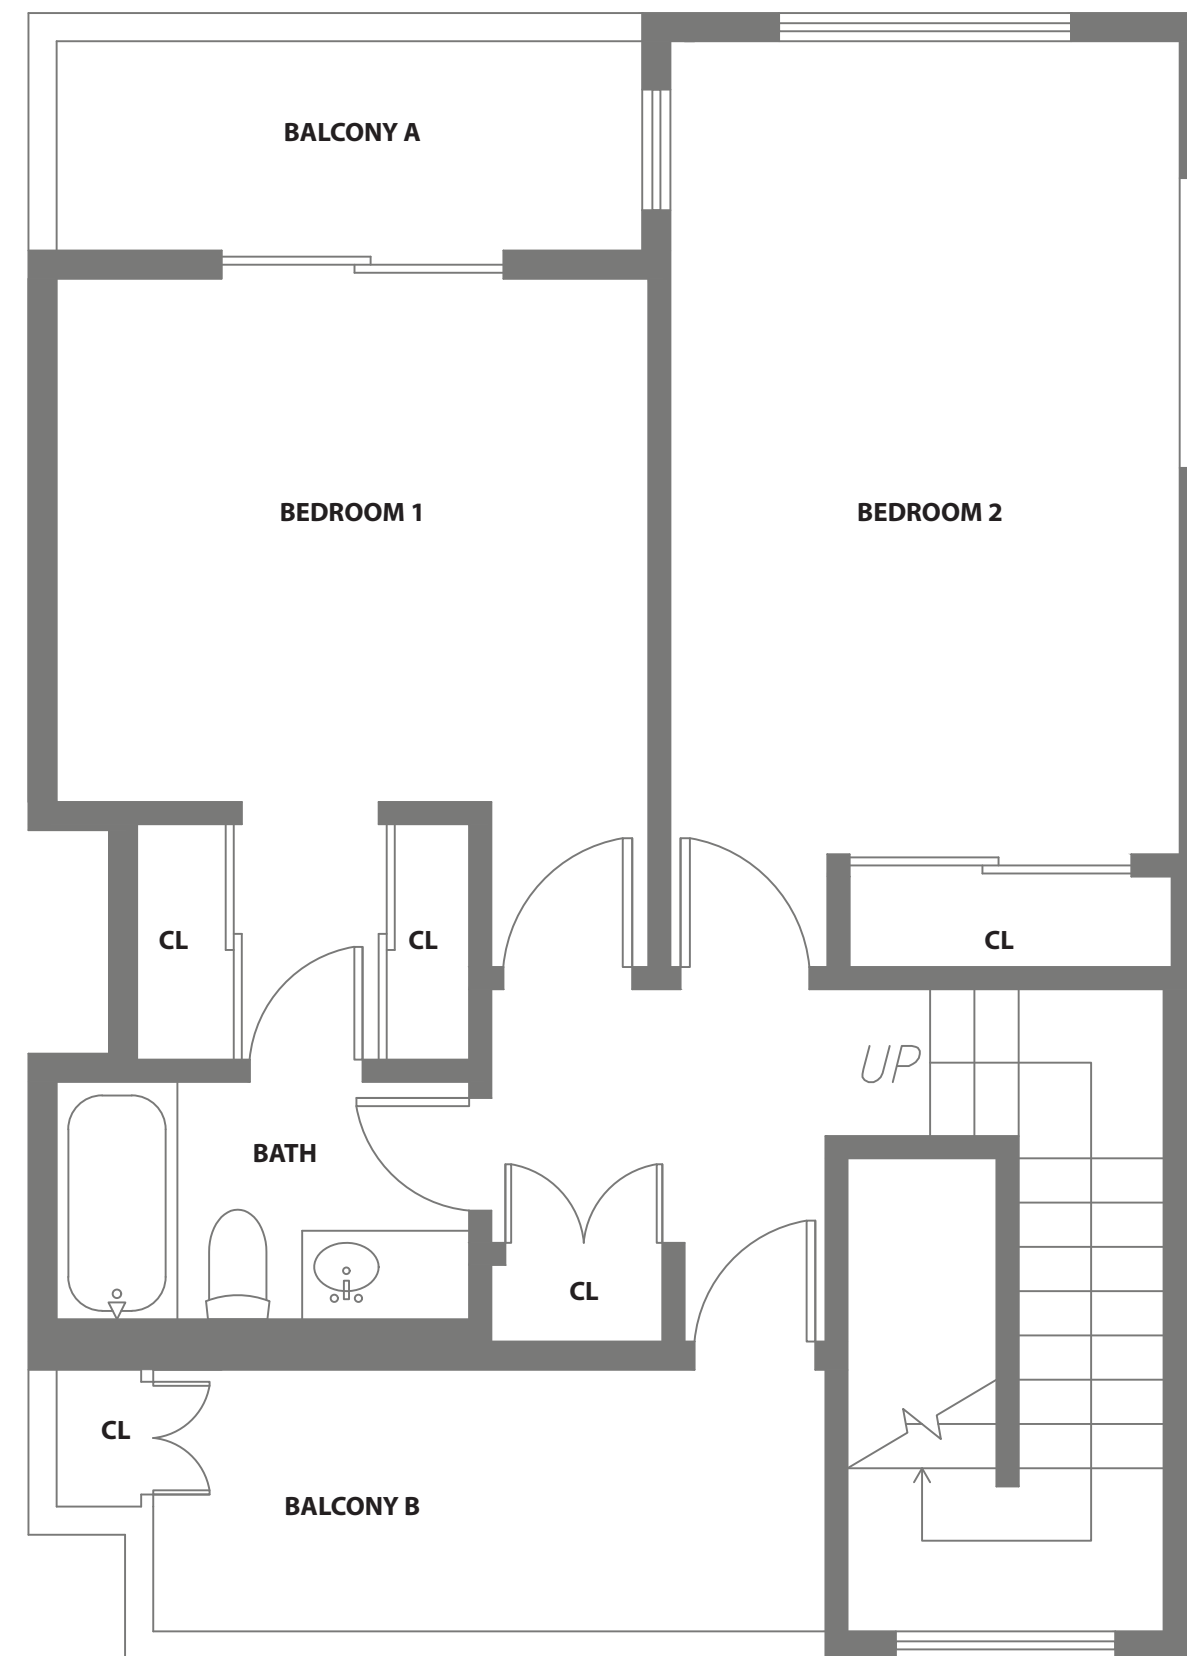

MAIN LEVEL

UPPER LEVEL

-  Window
-  Door
-  Wall

2185 Bush Street, #312
San Francisco, CA

2 Bed | 2 Bath